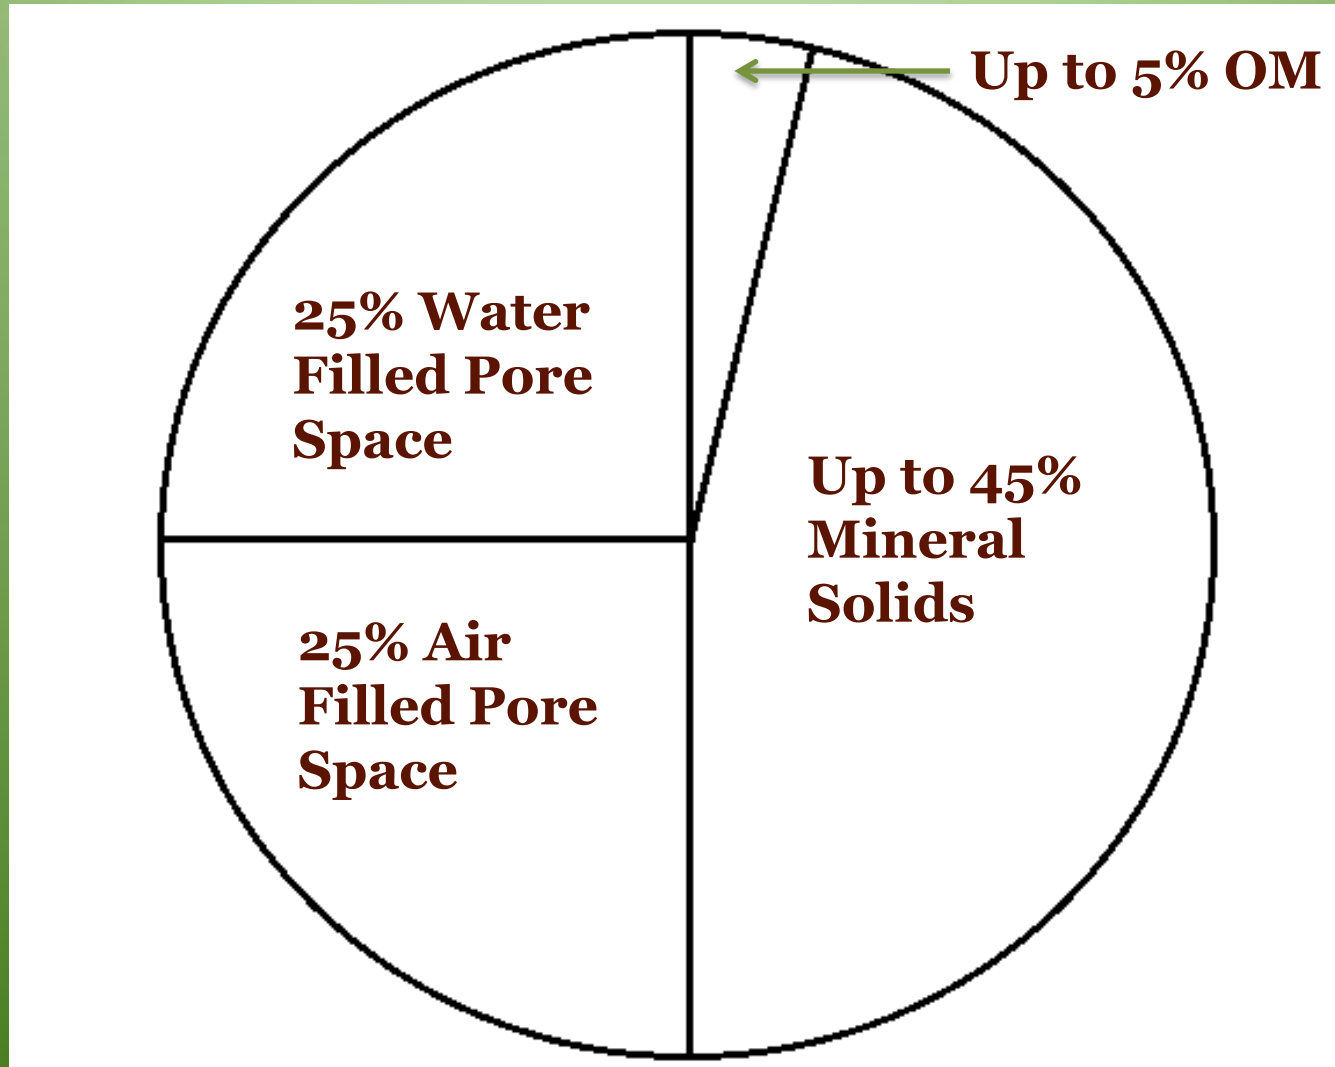

- Comfort
- Habitat
- Public Health
- Economy \$\$\$

Ideal Soil Moisture at Root Uptake Area

Tree watering systems are temporary structures

- Trees have many benefits
- Water monitoring is essential
- Irrigation structure for trees is temporary