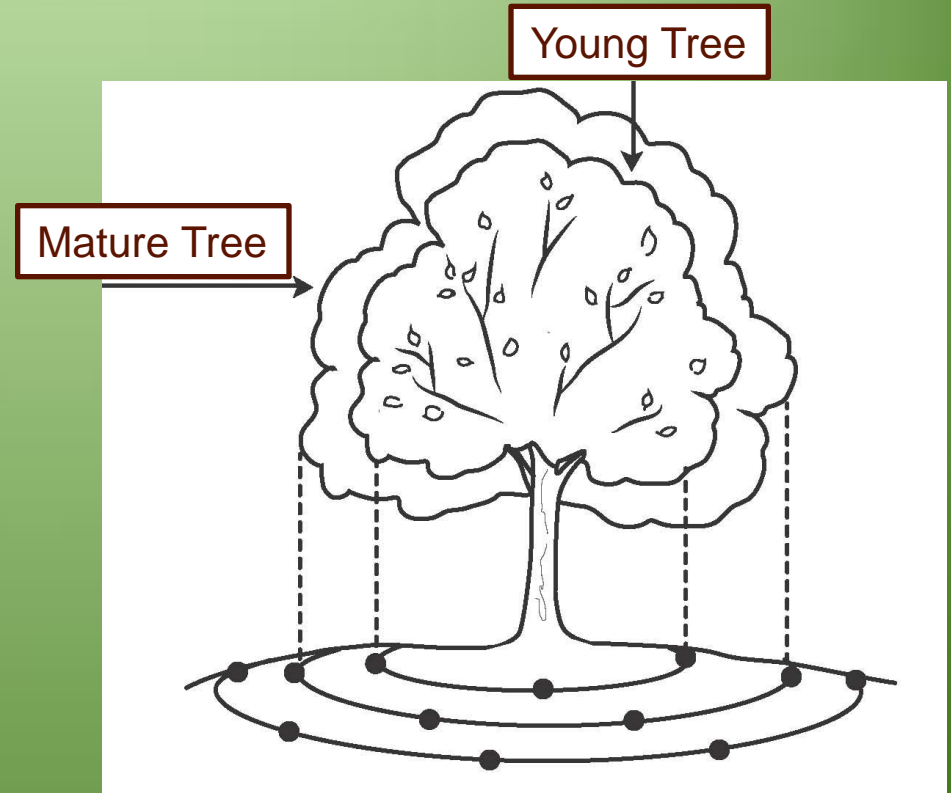

Sacramento Tree Foundation

Building healthy, livable communities in the Sacramento region by growing the best urban forest in the nation.

- Air Quality
- Energy conservation
- Water Quality
- Climate change

- Comfort
- Habitat
- Public Health
- Economy \$\$\$

Ideal Soil Moisture at Root Uptake Area

Tree watering systems are temporary structures

- Trees have many benefits
- Water monitoring is essential
- Irrigation structure for trees is temporary