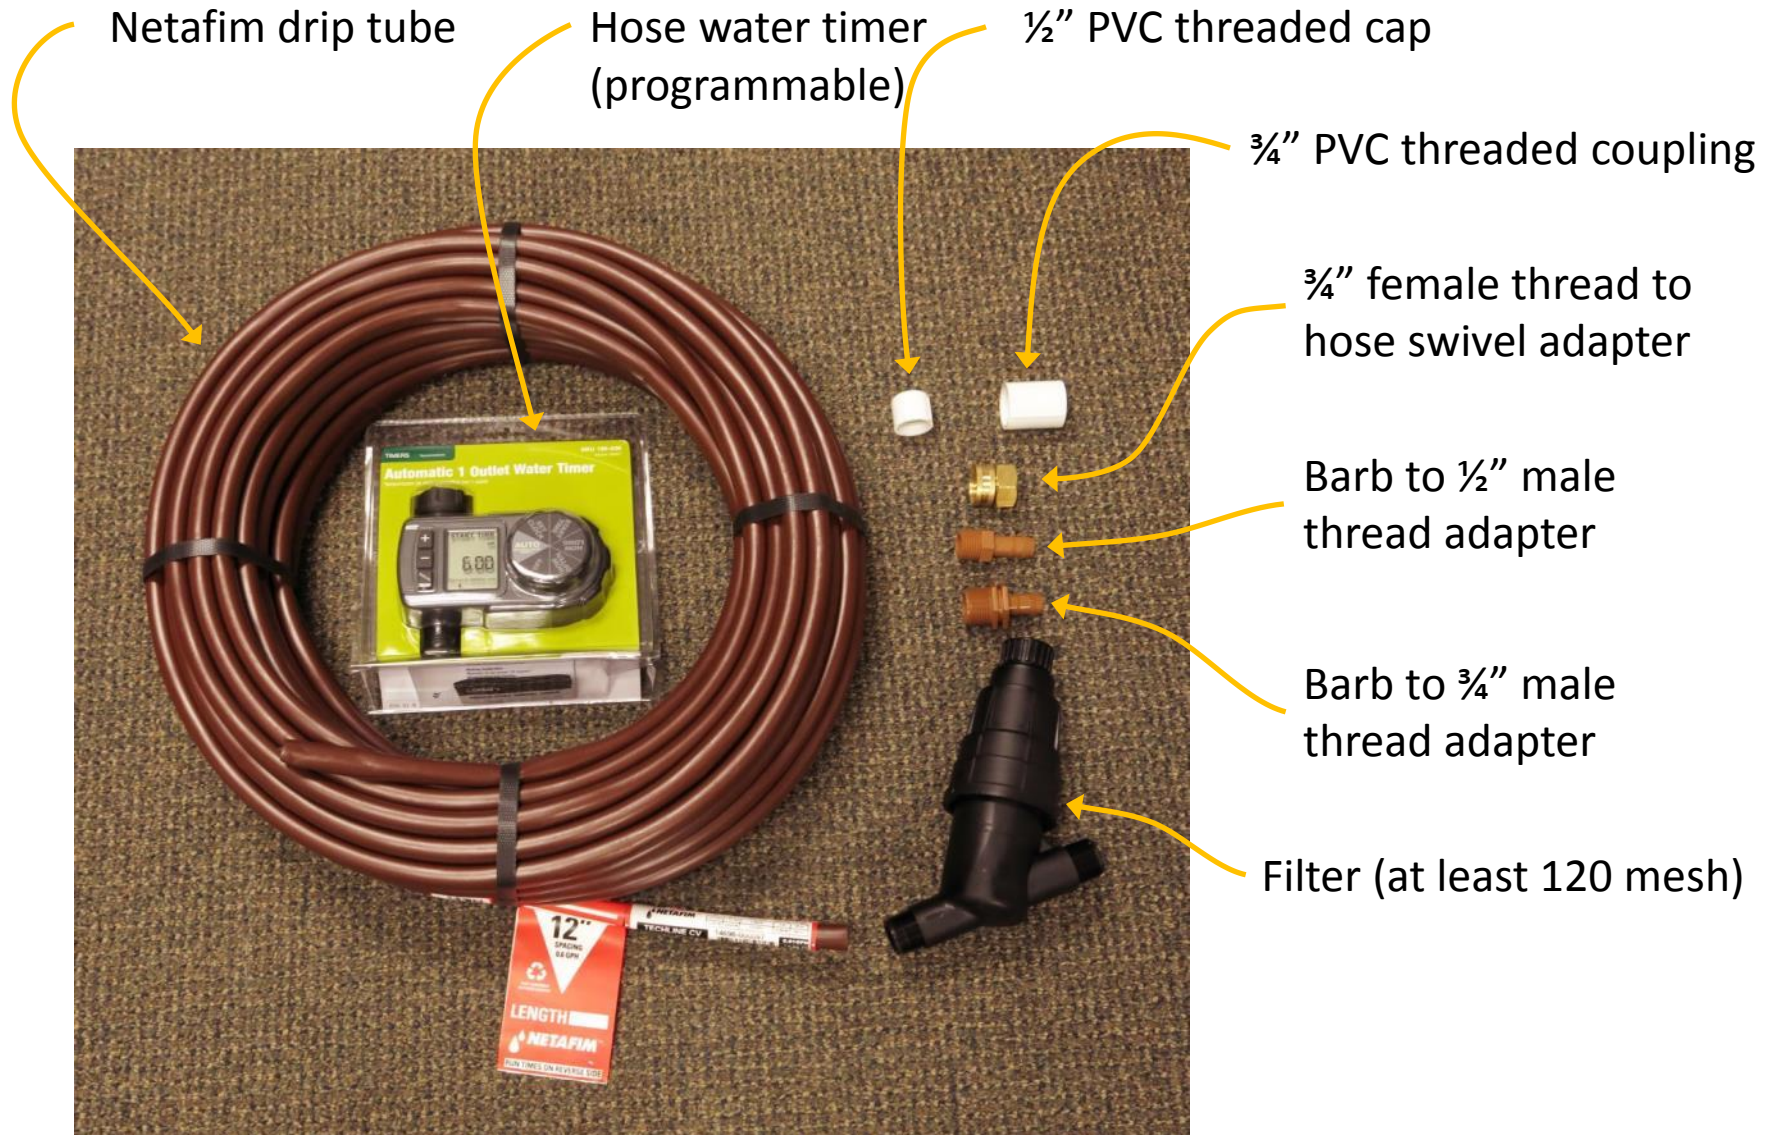

TRIC Parts List

Tree Ring Irrigator Contraption (TRIC) Parts List

- Netafim (0.6 gph, 12" spacing) drip tube - \$22
- Hose water timer (programmable, optional) - \$30
- ½" PVC threaded cap - \$1
- ¾" PVC threaded coupling - \$1
- ¾" female thread to hose swivel adapter - \$2
- Barb to ½" male thread adapter - \$2
- Barb to ¾" male thread adapter - \$1
- Filter (at least 120 mesh) - \$27
- 8" Hold Down Metal Wire Stake for 1/2" Drip Tubing - \$4
- To add length, purchase additional 100' drip tubing & ½" barb coupling.